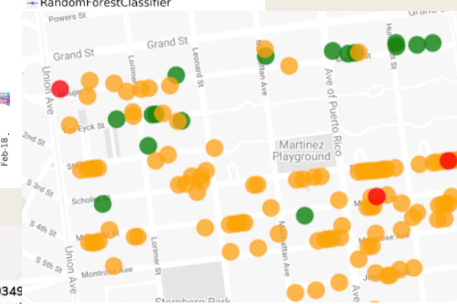

VIVENDA

Entitat.

New York City **Mayor's Public Engagement Unit**

Objectiu.

Millorar l'eficàcia de la unitat d'ajuda a la persona inquilina

Intervencions.

Identificar els edificis amb alt risc d'abús per part del propietari per tal d'oferir serveis legals

Change in Median Rental Prices from 2009 to 2016

Precision across models/hyperparameters: many k

Example of missed opportunity: neighboring buildings with different violation rates

BIN # 2003430

Address
1055 University Ave, Bronx, NY, 10452

Violations & Complaints History

- 1.7 HPD violations/unit during period of TSU outreach
- Litigation for heat/hot water issues, false lead certification, and other issues

Ownership
Owned by Hamid Khan then 'HighBridge Apartment Estates LLC' / Richard Lofiano

Up next

- Low risk
- Medium risk
- High risk