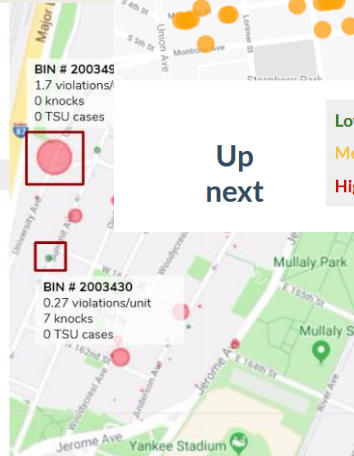

Example of missed opportunity: neighboring buildings with different violation rates

BIN # 2003430

Address
1055 University Ave, Bronx, NY, 10452

Violations & Complaints History

- 1.7 HPD violations/unit during period of TSU outreach
- Litigation for heat/hot water issues, false lead certification, and other issues

Ownership
Owned by Hamid Khan then 'HighBridge Apartment Estates LLC' / Richard Lofiano