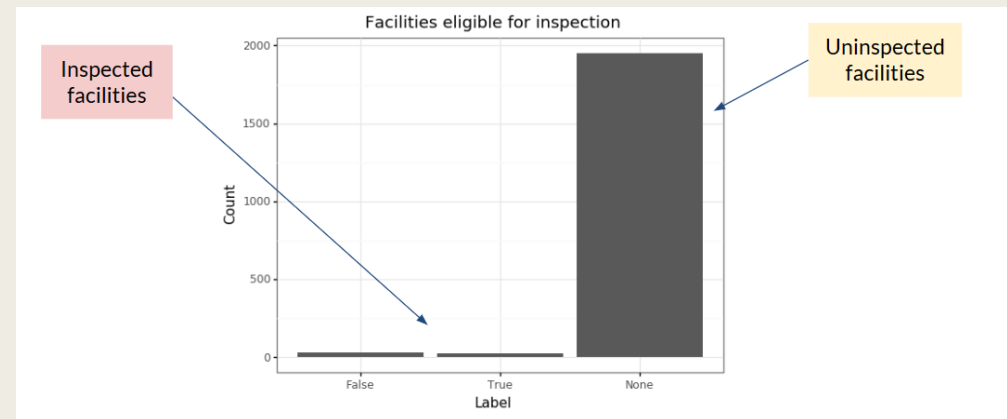

TREBALL

Entitat.

Dirección del Trabajo del
Gobierno de Chile

Objectiu.

Millorar la seguretat dels llocs de
treball

Reduir el número de violacions

Intervencions.

Crear un **model que prioritzi les
inspeccions**,
i així passar d'inspeccions
reactives a proactives.