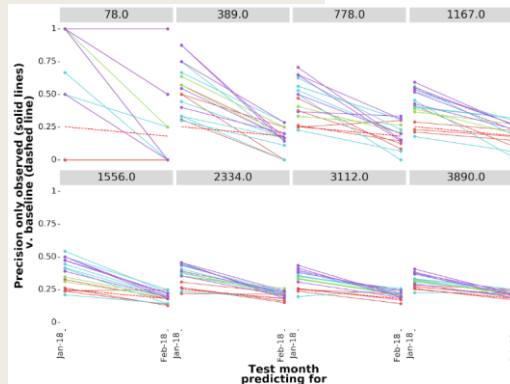

VIVENDA

Entitat.

New York City **Mayor's Public Engagement Unit**

Objectiu.

Millorar l'eficàcia de la unitat d'ajuda a la persona inquilina

Intervencions.

Identificar els edificis amb alt risc d'abús per part del propietari per tal d'oferir serveis legals

Change in Median Rental Prices from 2009 to 2016

Precision across models/hyperparameters: many k